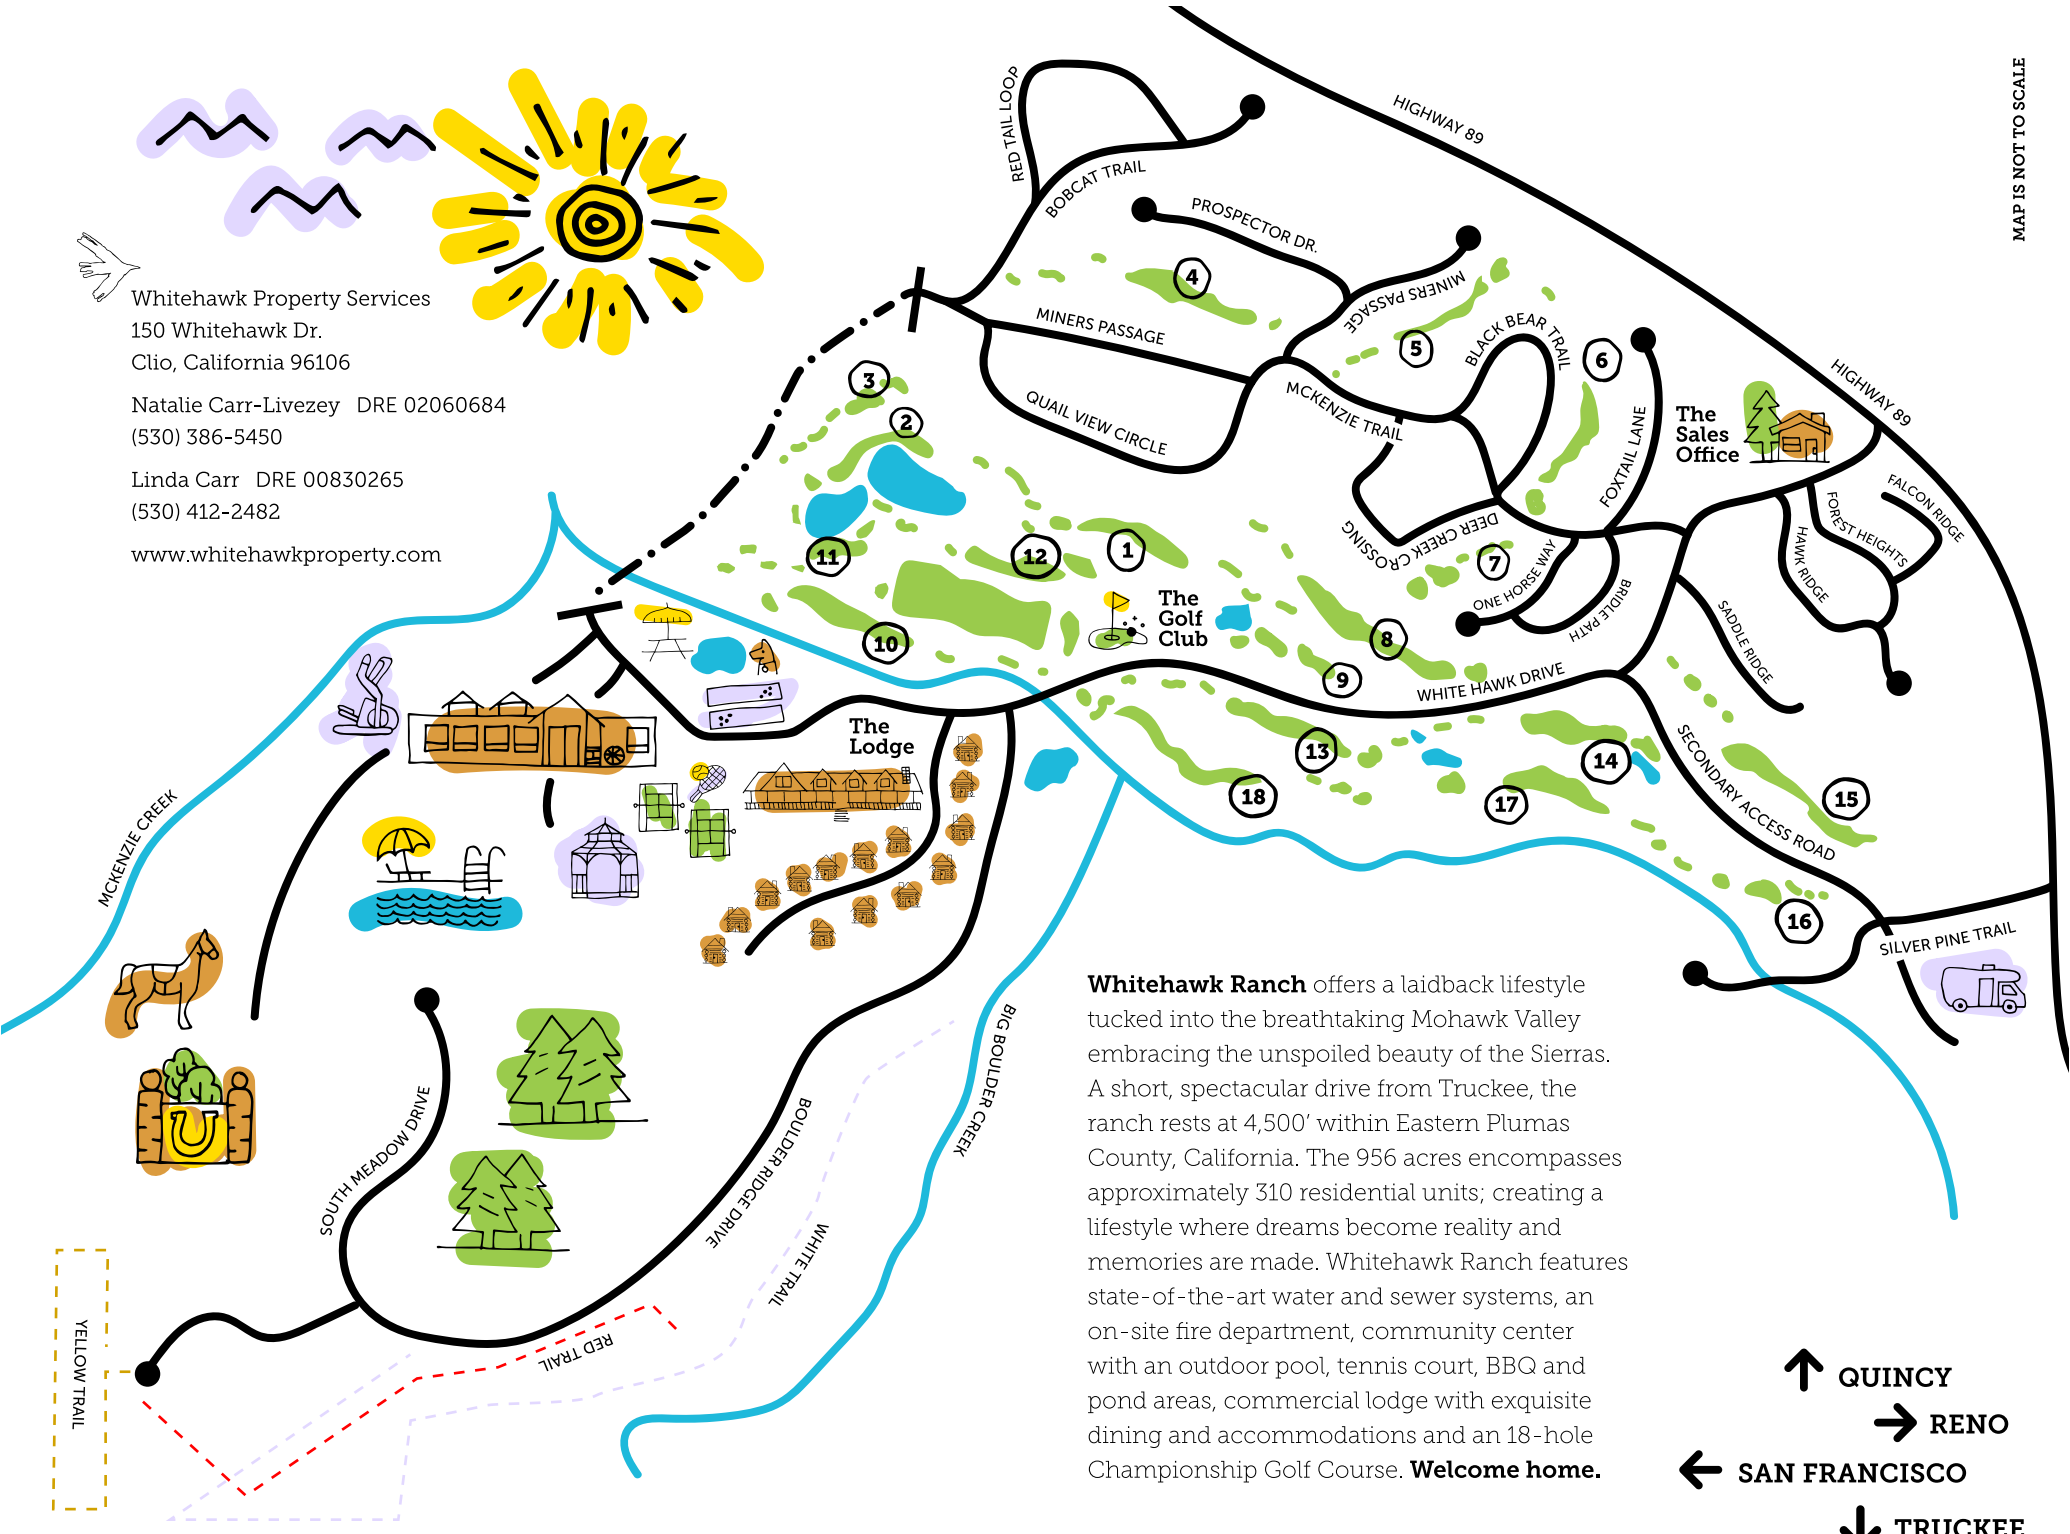

Whitehawk Property Services  
 150 Whitehawk Dr.  
 Clio, California 96106

Natalie Carr-Livezey DRE 02060684  
 (530) 386-5450

Linda Carr DRE 00830265  
 (530) 412-2482

www.whitehawkproperty.com

**Whitehawk Ranch** offers a laidback lifestyle tucked into the breathtaking Mohawk Valley embracing the unspoiled beauty of the Sierras. A short, spectacular drive from Truckee, the ranch rests at 4,500' within Eastern Plumas County, California. The 956 acres encompasses approximately 310 residential units; creating a lifestyle where dreams become reality and memories are made. Whitehawk Ranch features state-of-the-art water and sewer systems, an on-site fire department, community center with an outdoor pool, tennis court, BBQ and pond areas, commercial lodge with exquisite dining and accommodations and an 18-hole Championship Golf Course. **Welcome home.**