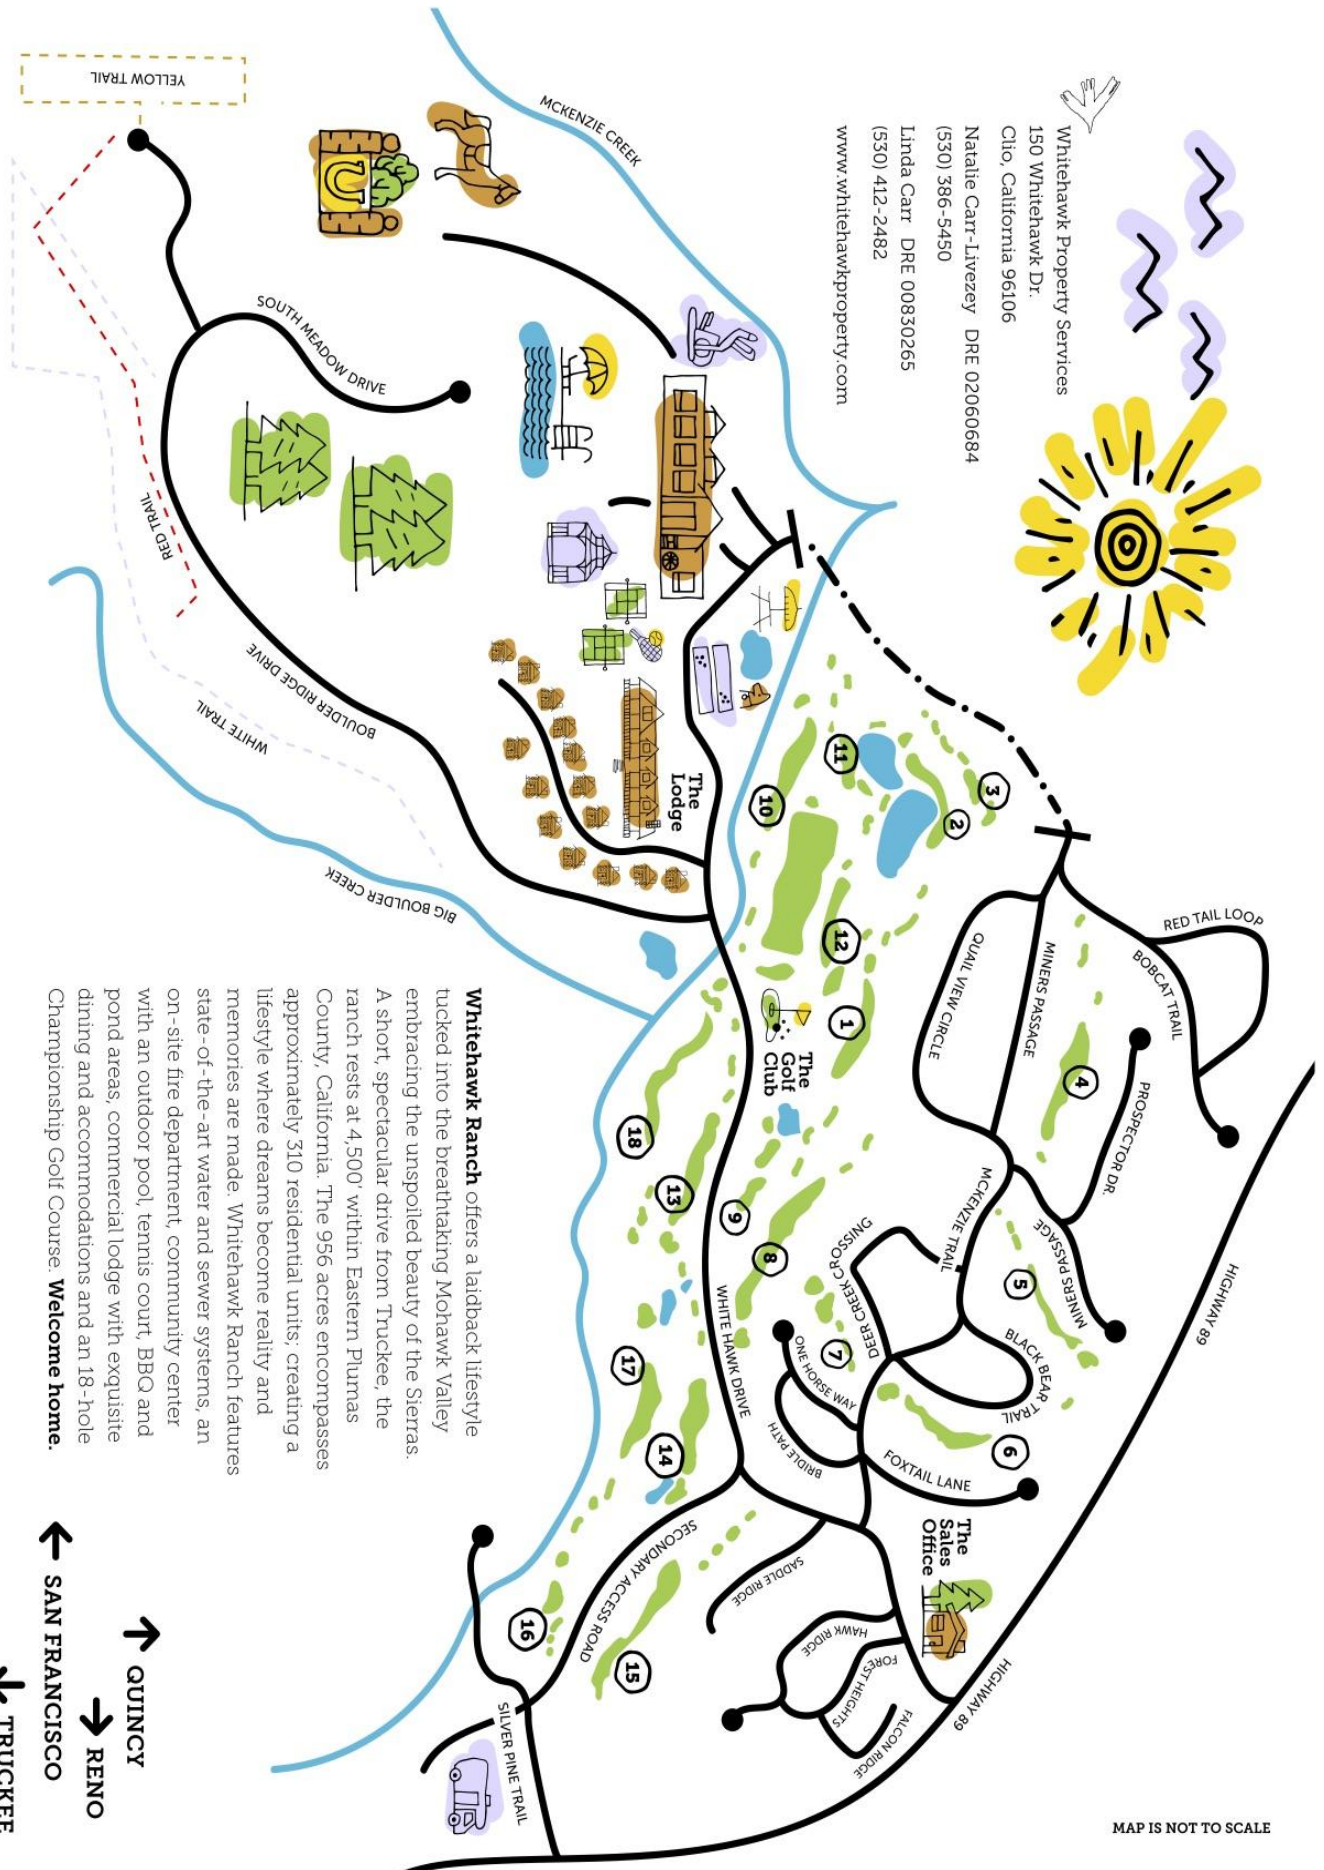

Whitehawk Property Services
 150 Whitehawk Dr.
 Clovis, California 96106
 Natalie Carr-Livezey DRE 02060684
 (530) 386-5450
 Linda Carr DRE 00830265
 (530) 412-2482
 www.whitehawkproperty.com

Whitehawk Ranch offers a laidback lifestyle tucked into the breathtaking Mohawk Valley embracing the unspoiled beauty of the Sierras. A short, spectacular drive from Truckee, the ranch rests at 4,500' within Eastern Plumas County, California. The 956 acres encompasses approximately 310 residential units; creating a lifestyle where dreams become reality and memories are made. Whitehawk Ranch features state-of-the-art water and sewer systems, an on-site fire department, community center with an outdoor pool, tennis court, BBQ and pond areas, commercial lodge with exquisite dining and accommodations and an 18-hole Championship Golf Course. **Welcome home.**

MAP IS NOT TO SCALE